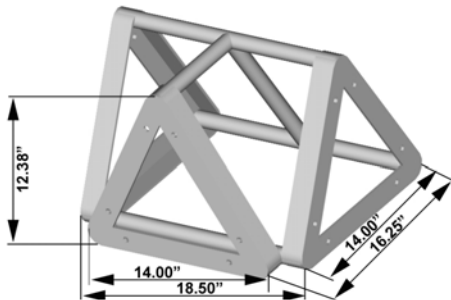

TRIANGLE TRUSS CORNERS

Triangle Truss Corners and Adapters (14" Shown)

90 Degree Horizontal

90 Degree To Vertical

90 Degree Vertical

2-Way To Vertical

3-Way Adapter

3-Way To Vertical

4-Way Adapter

4-Way To Vertical