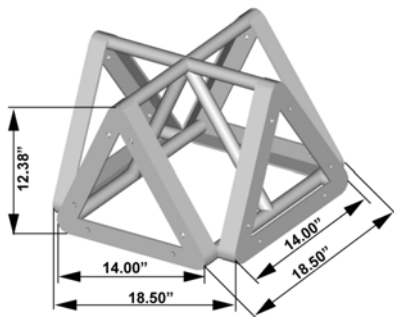

TRIANGLE TRUSS CORNERS

Triangle Truss Corners and Adapters (14" Shown)

90 Degree Horizontal

90 Degree To Vertical

90 Degree Vertical

2-Way To Vertical

3-Way Adapter

3-Way To Vertical

4-Way Adapter

4-Way To Vertical