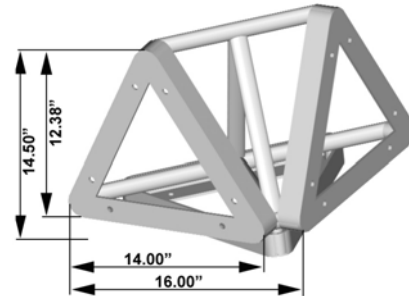

TRIANGLE TRUSS CORNERS

Triangle Truss Corners and Adapters (14" Shown)

90 Degree Horizontal

90 Degree To Vertical

90 Degree Vertical

2-Way To Vertical

3-Way Adapter

3-Way To Vertical

4-Way Adapter

4-Way To Vertical