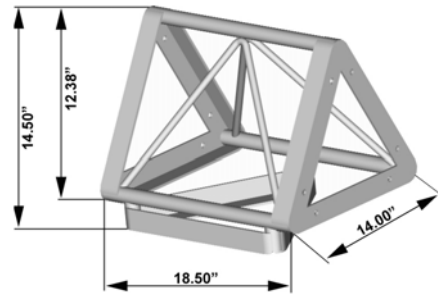

TRIANGLE TRUSS CORNERS

Triangle Truss Corners and Adapters (14" Shown)

90 Degree Horizontal

90 Degree To Vertical

90 Degree Vertical

2-Way To Vertical

3-Way Adapter

3-Way To Vertical

4-Way Adapter

4-Way To Vertical