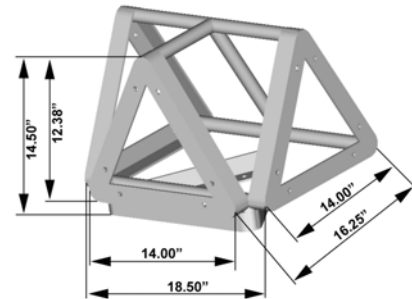

TRIANGLE TRUSS CORNERS

Triangle Truss Corners and Adapters (14" Shown)

90 Degree Horizontal

90 Degree To Vertical

90 Degree Vertical

2-Way To Vertical

3-Way Adapter

3-Way To Vertical

4-Way Adapter

4-Way To Vertical