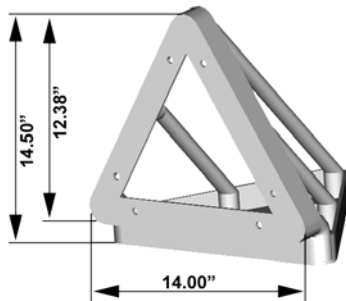

TRIANGLE TRUSS CORNERS

Triangle Truss Corners and Adapters (14" Shown)

90 Degree Horizontal

90 Degree To Vertical

90 Degree Vertical

2-Way To Vertical

3-Way Adapter

3-Way To Vertical

4-Way Adapter

4-Way To Vertical