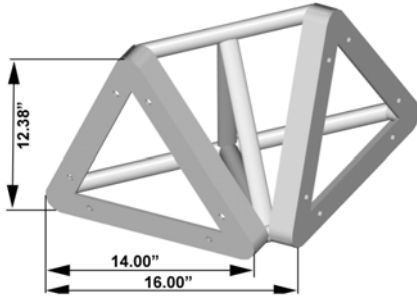

TRIANGLE TRUSS CORNERS

Triangle Truss Corners and Adapters (14" Shown)

90 Degree Horizontal

90 Degree To Vertical

90 Degree Vertical

2-Way To Vertical

3-Way Adapter

3-Way To Vertical

4-Way Adapter

4-Way To Vertical