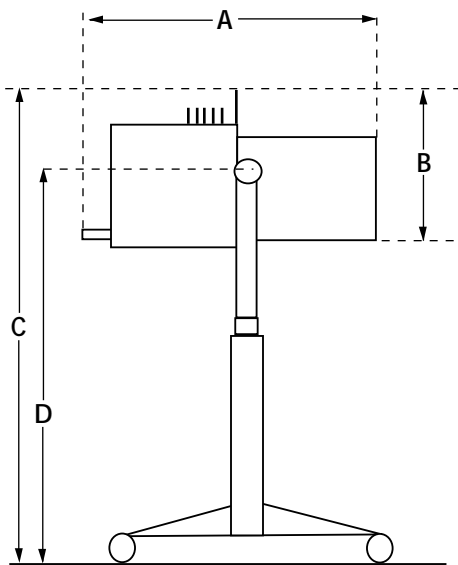

SUPER CLUBSPOT MODEL 1238

DIMENSIONS

- A. Head length - 35³/₄"
- B. Head height - 16"
- * C. Overall height with base - 50"
- * D. Height of pivot - 40"
- *Additional upward height adjustment of 13"
- Width of base - 27"
- Maximum width of head - including controls - 14"

ARCHITECTS' & ENGINEERS' SPECIFICATIONS

The luminaire shall be a 360 watt follow spotlight designed to accept only a FLE 360 watt 82 volt quartz MR16 lamp. A dual control variable focal length optical system shall be provided. As the beam diameter is reduced the intensity is increased. A nichrome heavy-duty iris and rear-controlled horizontal shutter shall also be included. The iris and shutters shall be fitted with insulated knobs. Only optical grade lenses shall be provided. Rapid lamp access shall be via a rear door. The lamp and color boomerang shall be cooled by a quietly operating fan. Power to the lamp shall be provided by a heavy-duty transformer; diodes shall not be acceptable. The unit also shall include an "on/off" rocker-type switch and a line cord terminated in a NEMA-5-15P (15 amp

ORDERING CODE

■ 1238	SUPER Clubspot
■ 1238/240	SUPER Clubspot with 240 volt

PHOTOMETRICS

THROW	40 ft.	60 ft.	80 ft.	100 ft.	125 ft.
MINIMUM SPOT (w/IRIS)					
Footcandles	405	180	101	65	41
Diameter	6"	10"	12"	15"	20"
SMALL SPOT					
Footcandles	405	180	101	65	41
Diameter	3.5'	5.5'	7.5'	9.2'	11.5'
MAXIMUM FLOOD					
Footcandles	135	60	34	22	14
Max. Diameter	9.2'	13.8'	18.4'	23'	28.75'